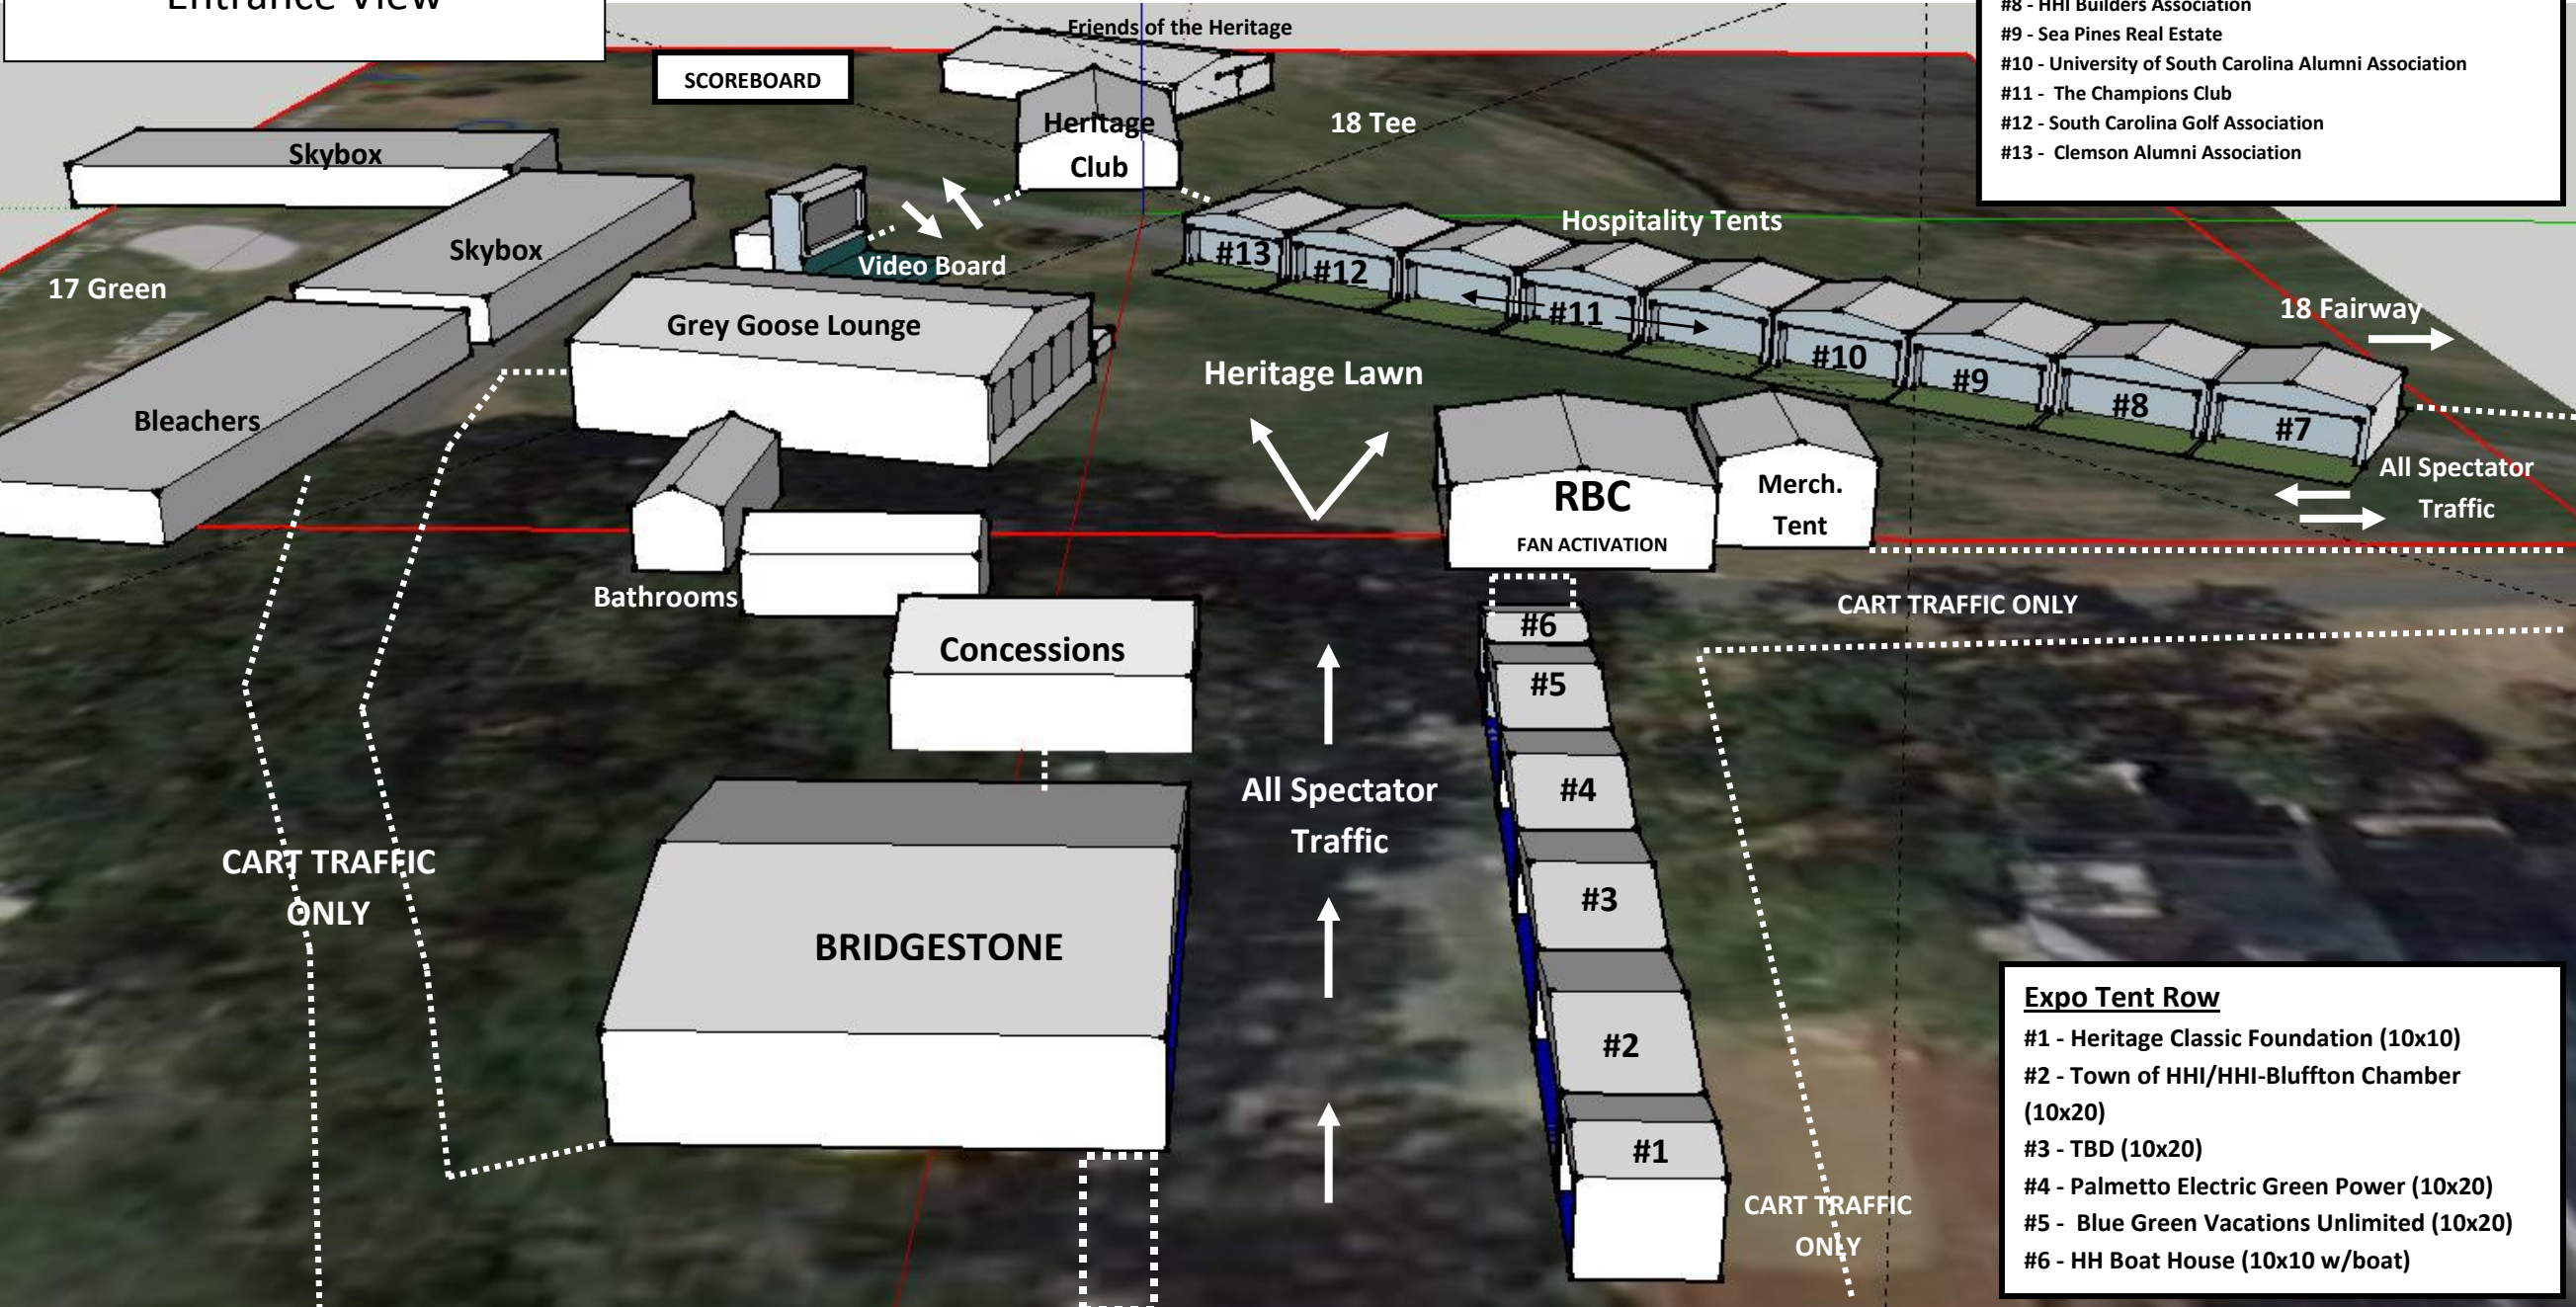

HERITAGE LAWN

Entrance View

- Hospitality Tent Row**
- #7 - Adventure Radio
 - #8 - HHI Builders Association
 - #9 - Sea Pines Real Estate
 - #10 - University of South Carolina Alumni Association
 - #11 - The Champions Club
 - #12 - South Carolina Golf Association
 - #13 - Clemson Alumni Association

- Expo Tent Row**
- #1 - Heritage Classic Foundation (10x10)
 - #2 - Town of HHI/HHI-Bluffton Chamber (10x20)
 - #3 - TBD (10x20)
 - #4 - Palmetto Electric Green Power (10x20)
 - #5 - Blue Green Vacations Unlimited (10x20)
 - #6 - HH Boat House (10x10 w/boat)

SCOREBOARD

Heritage Club

18 Tee

Hospitality Tents

18 Fairway

Heritage Lawn

RBC
FAN ACTIVATION

Merch.
Tent

All Spectator
Traffic

Bathrooms

Concessions

CART TRAFFIC ONLY

All Spectator
Traffic

BRIDGESTONE

CART TRAFFIC
ONLY

CART TRAFFIC
ONLY